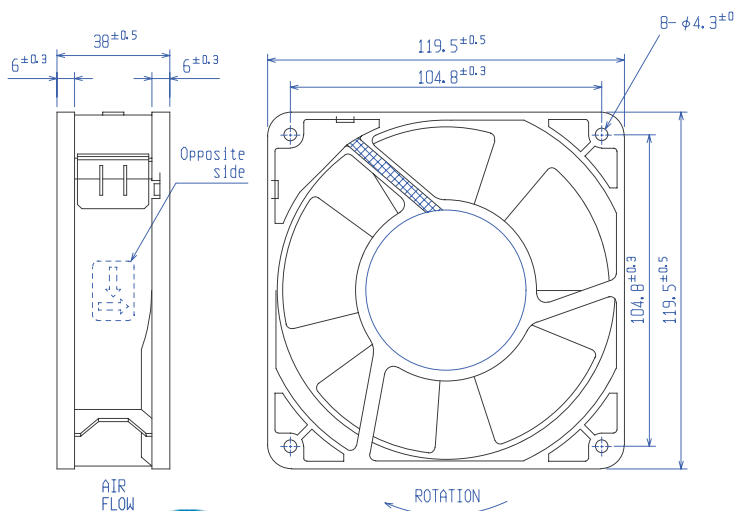

AF1238 SERIES

AC FAN

Operating Temp. Range : -30 - +70

Impedance Protected
Bearing : Ball Bearing
Housing : Aluminum
Fan Blade : Plastic

120 x 120 x 38 mm

Type	Model (xxx=Voltage)	Rated Voltage VAC	Frequency Hz	Rated Input W	Rated Speed rpm	Mix. Airflow m³/min. CFM	Mix. Static Pressure mmAq inchAq	Noise Level dB(A) / m	Weight gr
Low Speed	* AF1238T-xxxL	100, 115, 120, 200	50	13	1900	1.9 67	4 0.157	37	550
		220, 230, 240	60	12	2000	2.0 71	4 0.157	38	
Middle Speed	* AF1238T-xxxM	100, 115, 120, 200	50	15	2150	2.2 78	5 0.197	40	
		220, 230, 240	60	14	2350	2.4 85	5 0.197	42	
High Speed	* AF1238T-xxxH	100, 115, 120, 200	50	16	2650	2.7 95	9 0.354	45	
		220, 230, 240	60	15	3000	3.0 106	9 0.354	49	

* Approvals = UL / CSA

50H
Z

60H
Z